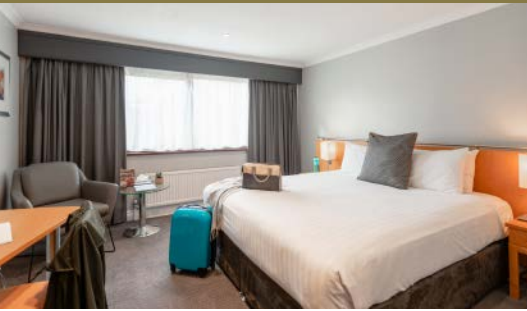

MID-WEEK DRIVER

Package Includes:

- Overnight accommodation including a hearty Geordie breakfast
- A delicious dinner In our Carter and Fitch Restaurant
- A round of golf on arrival day & departure day

£120pp based on two sharing

£40 single person supplement Available Monday - Thursday, all year round.

SUNDAY DRIVER

Package Includes:

- Overnight accommodation including a hearty Geordie breakfast
- A delicious dinner In our Carter and Fitch Restaurant
- A round of golf on Sunday & Monday

£105pp based on two sharing

£40 single person supplement
Available all year round

TAKE OFF OR TEA OFF

Package Includes:

- Overnight accommodation including a hearty Geordie breakfast
- £20 dinner allowance in Carter and Fitch, the Steakhouse and Pizzeria
- A choice of one round of golf pp or a choice of a 1 x 25 minute treatments from:
  - Elemis deep tissue back, neck and shoulder massage
  - Elemis skin specific facial
  - Elemis Indian head massage
- Use of the leisure facilities (pre-book)

£110pp based on two sharing

£40 single person supplement
Available Sunday - Friday, all year round

**To book or for further information, contact:
Tel: +44 191 402 9988 | Email: h7552@accor.com**

MERCURE
HOTELS

Stone Cellar Road High, Usworth, Newcastle Upon Tyne, Washington NE37 1PH

T & C's: For dinner, you must pre book your table in advance due to high demand, we cannot promise a table if requested on the day, call our restaurant on 0191 202 2404 (Room service also available)